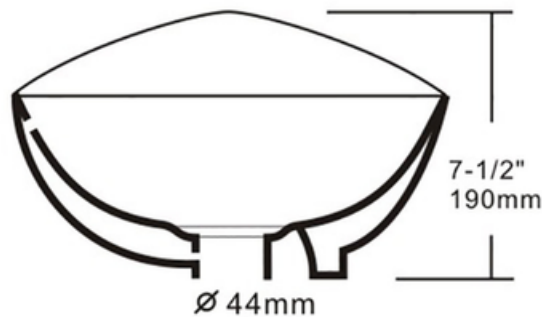

**PL-3002**  
*Shell Series*  
Porcelain Sink

**Technical Information**

All product dimensions are nominal

Exterior Measurements: 22 3/4" x 14 3/4" x 7 1/2"

Bowl Configuration: Single

Finish: Vitreous China