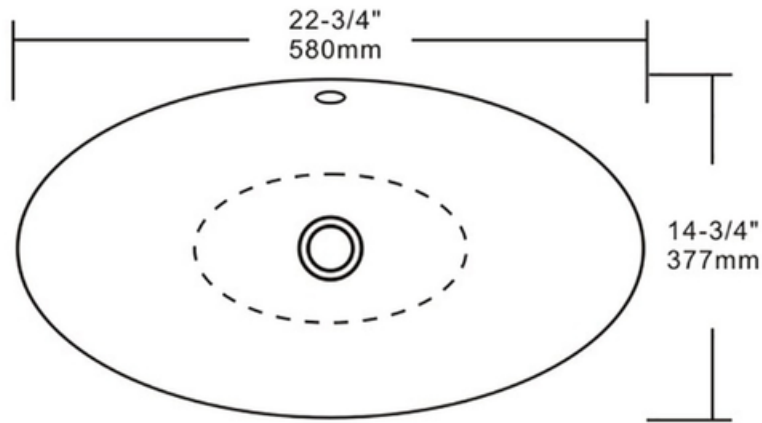

**PL-3002**  
*Shell Series*  
Porcelain Sink

**Technical Information**

All product dimensions are nominal

Exterior Measurements: 22 3/4" x 14 3/4" x 7 1/2"

Bowl Configuration: Single

Finish: Vitreous China